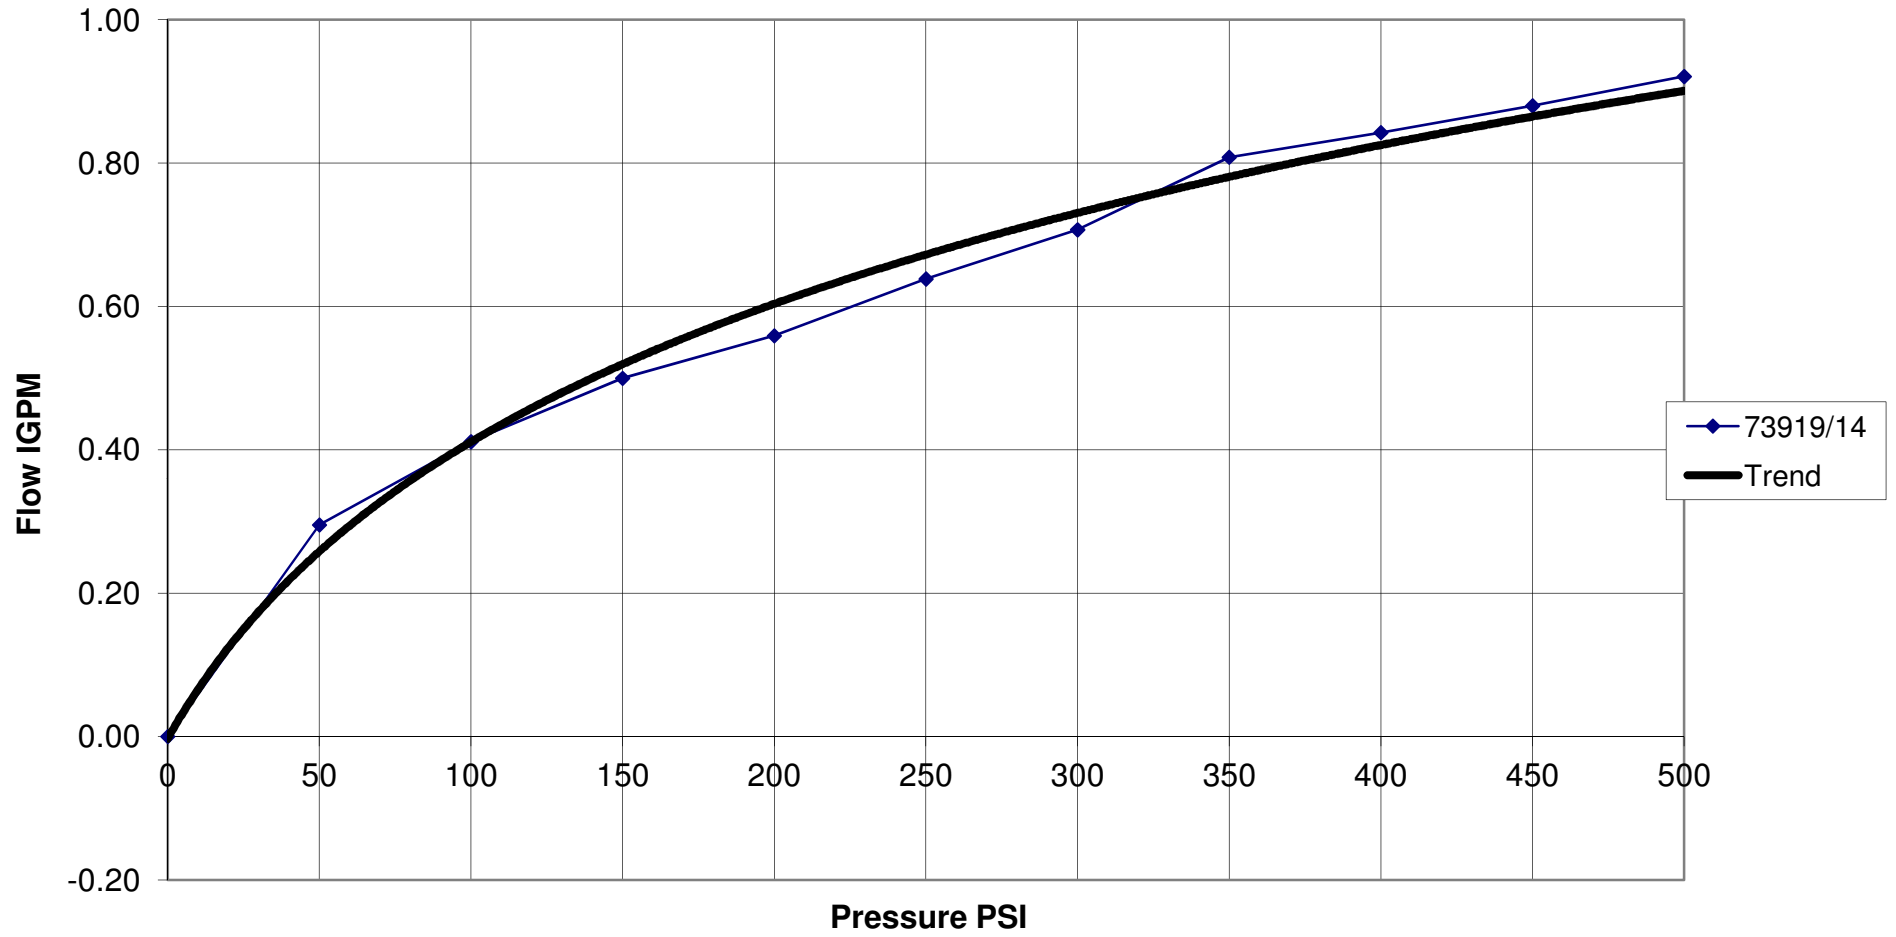

ITP Snapper Spray 73919/14  
Flow in Litre/minn

ITP Snapper Spray 73919/14  
Flow in IGPM

ITP Snapper Spray 73919/14  
Flow in USGPM