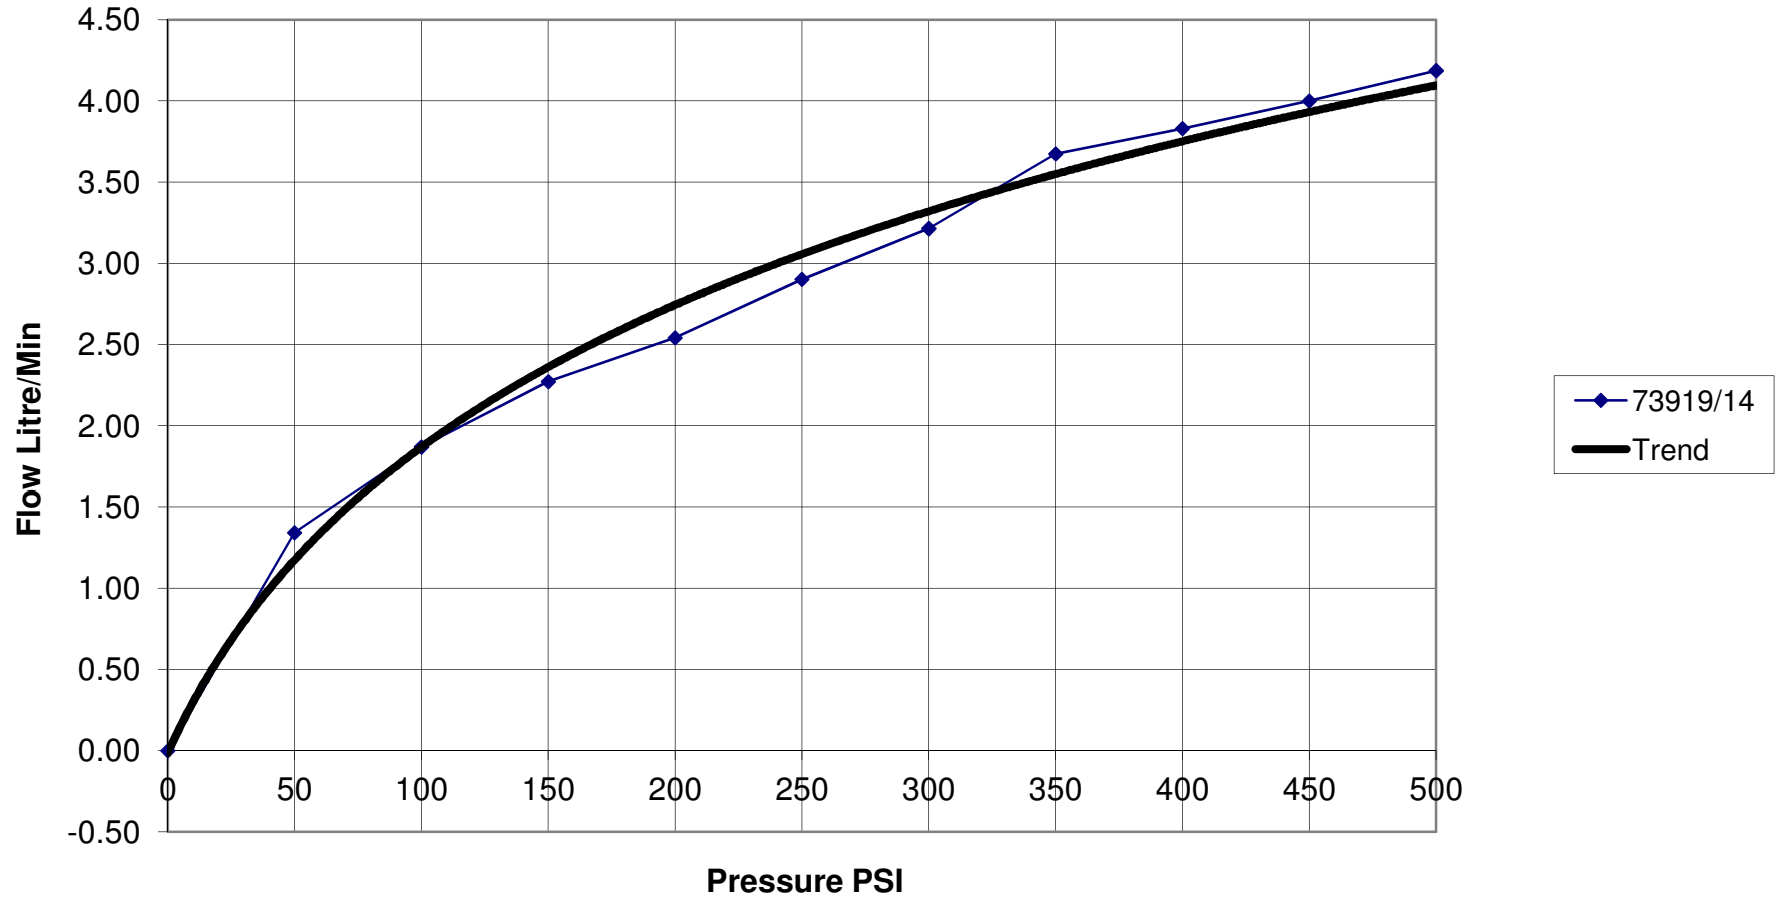

ITP Snapper Spray 73919/14  
Flow in Litre/minn

ITP Snapper Spray 73919/14  
Flow in IGPM

ITP Snapper Spray 73919/14  
Flow in USGPM